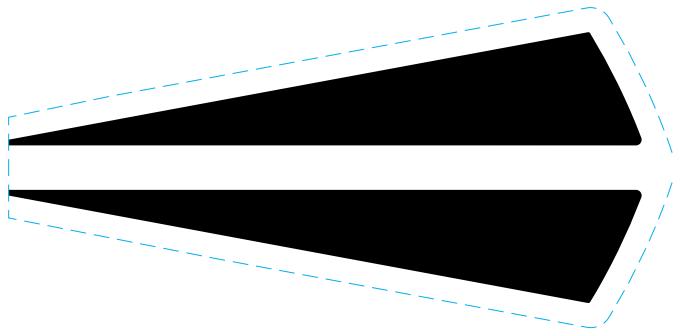

DOES IT WORK?

**ATTACH THIS TO YOUR CURRENT PUTTER
AND SEE FOR YOURSELF.**

 Peel and stick to the middle of your putter head.

ODYSSEY®

#1 PUTTER IN GOLF.®